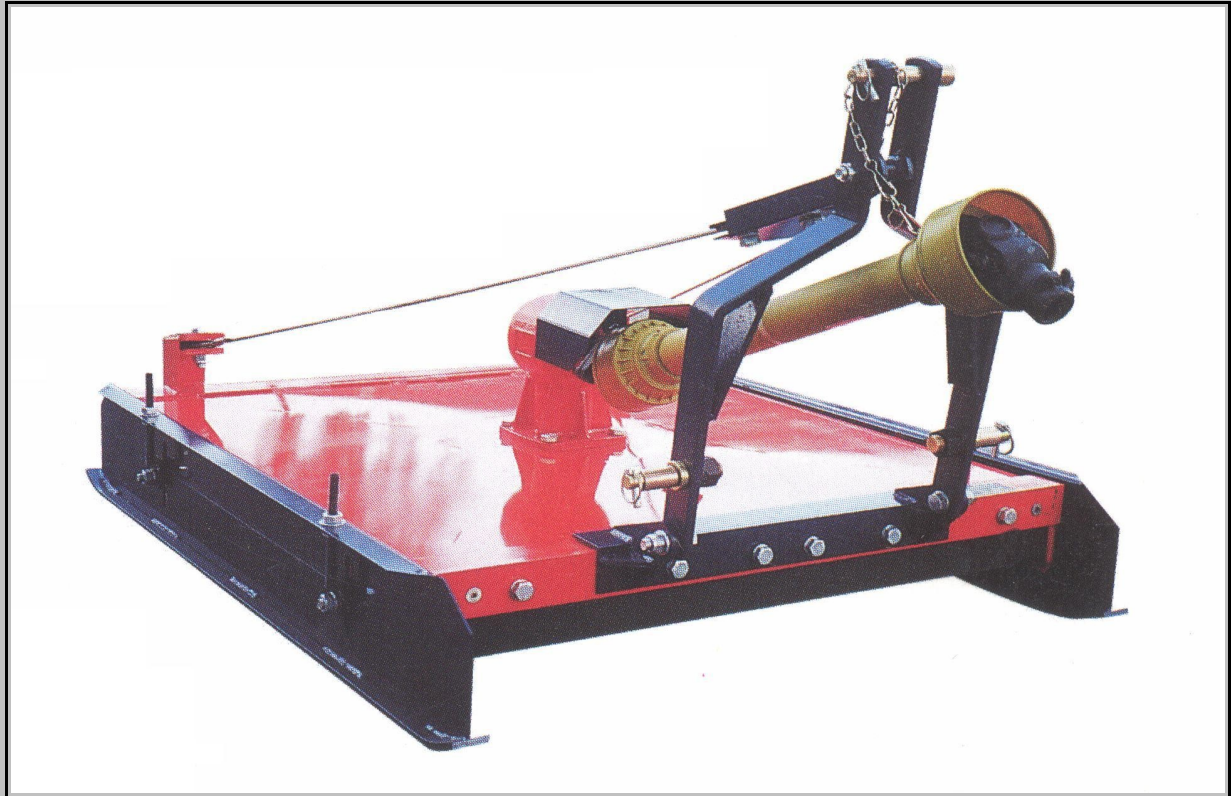

EMDEK GR SERIES TRACTOR MOUNTED GRASS MOWERS

The EMDEK GR Series Grass Mowers are suitable for tractors of 15-35HP. Available in 2 cutting widths of 36" and 48". Comes with PTO shaft and shearbolt clutch. Height adjustment is through skid adjustment. Twin swing back aero-dynamics blades which lifts the grass before cutting to give a clean and even cut. Used for grass care, excellent for football fields, parks, road sides, etc.

Optional : Also available with front and rear rollers.

Models	Working width	Cutting height	Tractor	With skids or rollers	Weight
EMDEK GR36	90cm	1-7cm	15-35HP	Skids	110 kg
EMDEK GR36R	90cm	1-7cm	15-35HP	Front & Rear Rollers	140 kg
EMDEK GR48	120cm	1-7cm	15-35HP	Skids	160 kg
EMDEK GR48	120cm	1-7cm	15-35HP	Front & Rear Rollers	190 kg