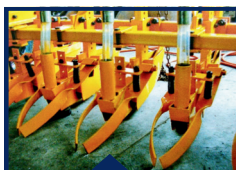

## EMDEK LEGUME COVER CROP SEEDER

MODEL	220 L
Hopper Capacity, L	220
Hopper Material	Stainless Steel
Working Capacity, ha/day	20 – 25
Tractor HP Required, HP	25 – 50
Tractor Linkage Category	Cat I
Construction Material	Heavy frame
Weight, kg	± 200
Construction Material	Mild steel frame primed and top coated with quality enamel paint

### FEATURES

- Seed output is adjustable by shifting level
- Furrower is adjustable for sowing depth
- Ideal for sowing cover crop seeds like CP, PJ, and CC mixed with CIRP Fertilizer

5 row sowing and row width is adjustable